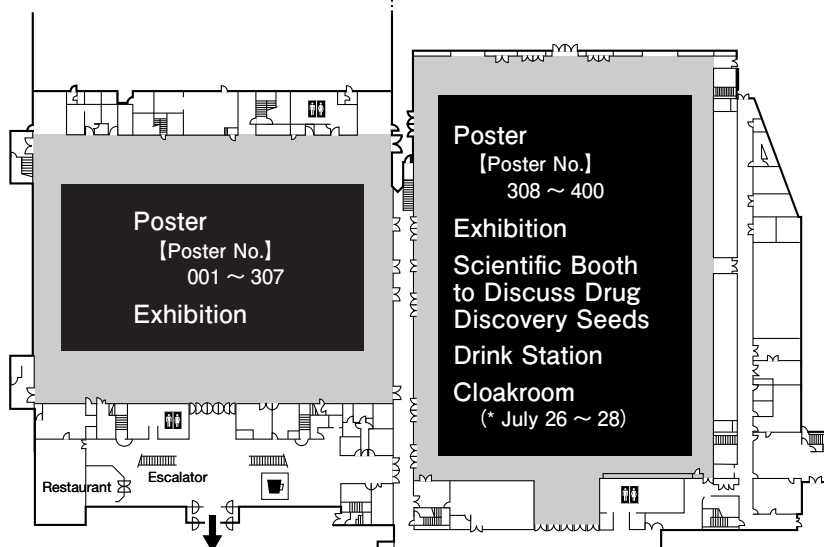

General Floor Plans

Kobe International Conference Center

 Free WiFi

SSID: JNS

Password: neuroscience

※ 1F, 3F ~ 5F

General Floor Plans

Kobe International Exhibition Hall (No.1 Bldg.·No.2 Bldg.)

 Free WiFi

SSID: JNS
Password: neuroscience

No.1 Bldg.

No.2 Bldg.

3F

2F

1F

Registration Desk
Program and Congress Bag Desk
JNS Secretariat Desk
Luncheon Seminar Desk
(* July 26 ~ 28)
Travel Desk