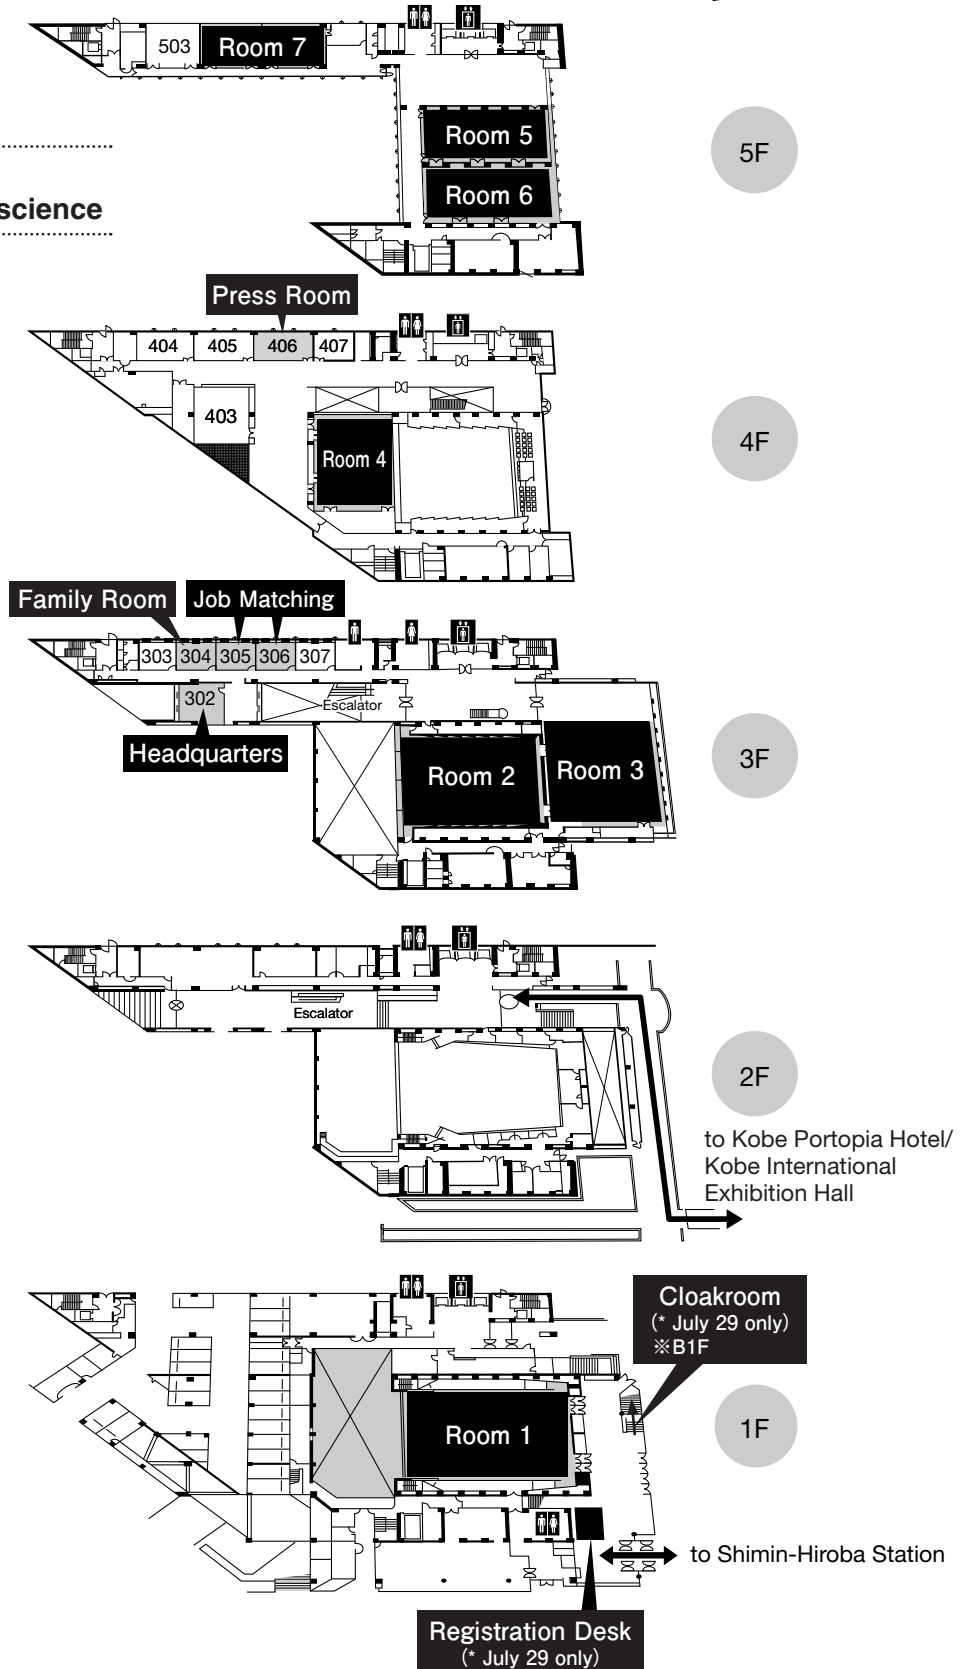

General Floor Plans

Kobe International Conference Center

 Free WiFi

SSID: JNS

Password: neuroscience

※ 1F, 3F ~ 5F

General Floor Plans

Kobe International Exhibition Hall (No.1 Bldg.·No.2 Bldg.)

 Free WiFi

SSID: JNS
Password: neuroscience

No.1 Bldg.

No.2 Bldg.

3F

2F

1F

Registration Desk
Program and Congress Bag Desk
JNS Secretariat Desk
Luncheon Seminar Desk
(* July 26 ~ 28)
Travel Desk