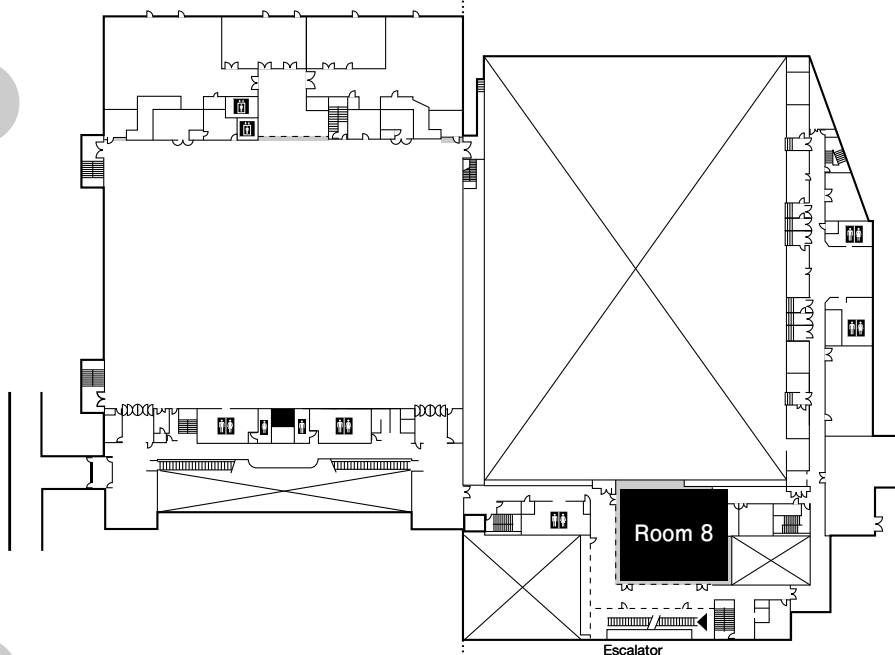

General Floor Plans

Kobe International Conference Center

 Free WiFi

SSID: JNS

Password: neuroscience

※ 1F, 3F ~ 5F

General Floor Plans

Kobe International Exhibition Hall (No.1 Bldg.·No.2 Bldg.)

 Free WiFi

SSID: JNS
Password: neuroscience

No.1 Bldg.

No.2 Bldg.

3F

2F

1F

Registration Desk
Program and Congress Bag Desk
JNS Secretariat Desk
Luncheon Seminar Desk
(* July 26 ~ 28)
Travel Desk