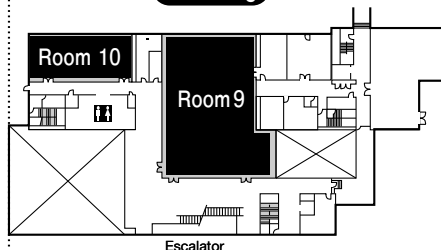

General Floor Plans

Kobe International Conference Center

 Free WiFi

SSID: JNS

Password: neuroscience

※ 1F, 3F ~ 5F

General Floor Plans

Kobe International Exhibition Hall (No.1 Bldg.·No.2 Bldg.)

 Free WiFi

SSID: JNS
Password: neuroscience

No.1 Bldg.

No.2 Bldg.

3F

2F

1F

Registration Desk
Program and Congress Bag Desk
JNS Secretariat Desk
Luncheon Seminar Desk
(* July 26 ~ 28)
Travel Desk